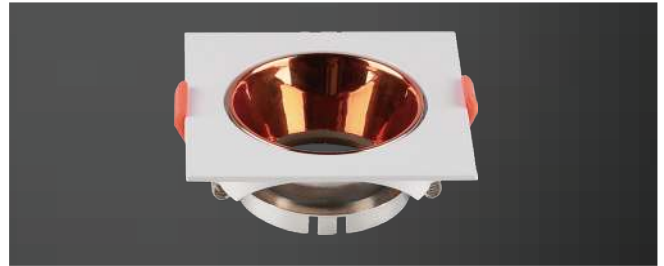

Model No: VT-932-B
SKU: 6652
Base: GU10

Recessed Fitting GU10

Model No: VT-932-WC
SKU: 6653
Base: GU10

Recessed Fitting GU10

Model No: VT-932-WG
SKU: 6654
Base: GU10

Recessed Fitting GU10

Model No: VT-932-WRG
SKU: 6655
Base: GU10