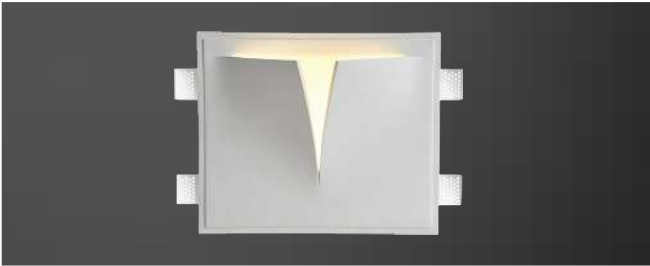

Recessed Wall Fitting G9

Model No: VT-11006
SKU: 6769
Base: G9