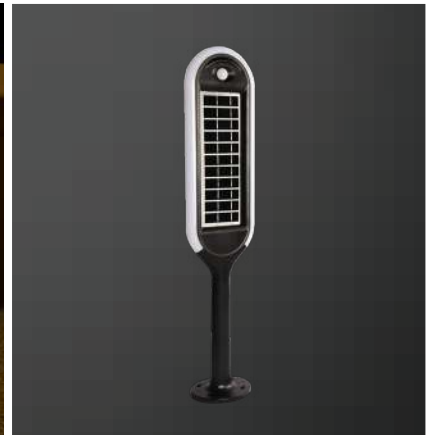

Solar Bollard Lights

IP65 RATING

- Charging Time:
- Working Time: 12 Hours

Model	SKU	Watts
<u>VT-945</u>	6666 - 3000K WARM WHITE 6665 - 4000K DAY WHITE	5w