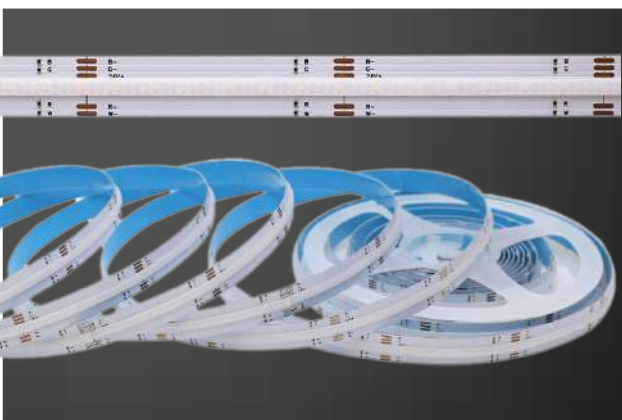

LED Strip Lights
LED COB Striplights IP20

VT-COB 422

- 2880 – RGB

Watt/M: 13W/M
Voltage: DC:24V
LED Qty/M: 762
LED Type: COB
Beam Angle: 120°
IP Rating: IP20
Width: 10mm
Box Qty: 400 Meters