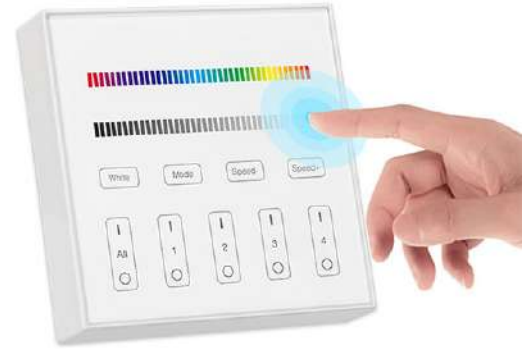

Sensitive touching

High precision Capacitive touch screen IC, Touch Screen is very stable