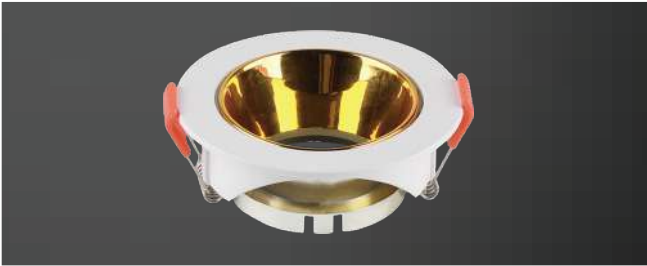

Model No: [VT-931-WB](#)
SKU: [6645](#)
Base: GU10

Recessed Fitting GU10

Model No: VT-931-B
SKU: 6646
Base: GU10

Recessed Fitting GU10

Model No: VT-931-WC
SKU: 6647
Base: GU10

Recessed Fitting GU10

Model No: VT-931-WG
SKU: 6648
Base: GU10