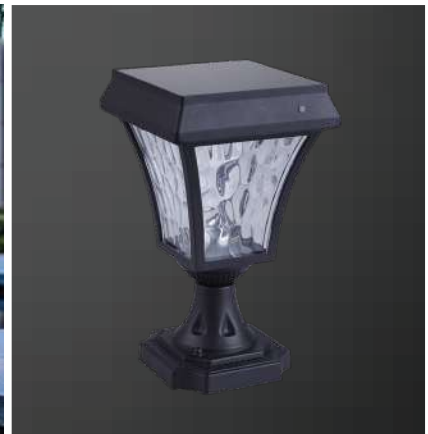

Solar Stand Lamp

**IP44
RATING**

- Charging Time: 5-6 Hours
- Working Time: 10-12 Hours

Model	SKU	Watts
<u>VT-983-S</u>	2890 - 3IN1	2w