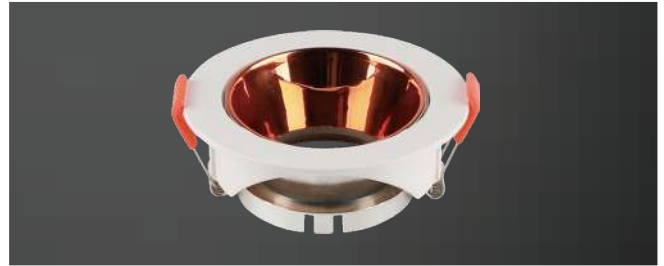

Model No: [VT-931-WB](#)
SKU: [6645](#)
Base: GU10

Recessed Fitting GU10

Model No: VT-931-B
SKU: 6646
Base: GU10

Recessed Fitting GU10

Model No: VT-931-WC
SKU: 6647
Base: GU10

Recessed Fitting GU10

Model No: VT-931-WG
SKU: 6648
Base: GU10