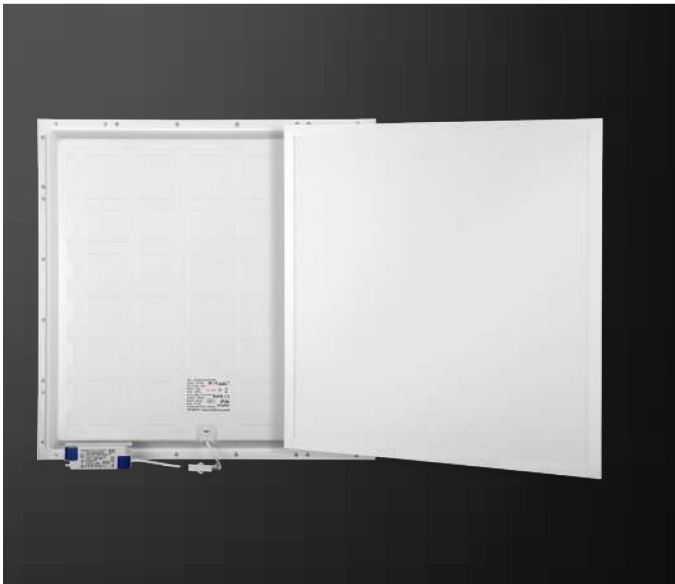

LED BIG PANELS

Big Panels-60x60

120
lm/W

5 YEAR
WARRANTY

Model	SKU	Watts
<u>VT-6436</u>	216706 - 4000K DAY WHITE 216707 - 6400K WHITE	36W