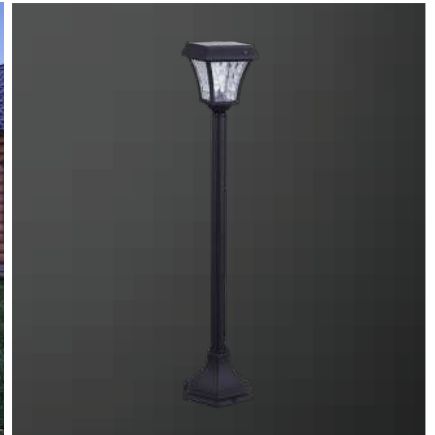

Model	SKU	Watts
<u>VT-984</u>	2894 - 3000K+6000K WARM WHITE+WHITE	2w

Solar Lawn Lamp

IP44 RATING

- Charging Time: 5-6 Hours
- Working Time: 10-12 Hours

Model	SKU	Watts
<u>VT-984-S</u>	2891 - 3IN1	2w

Solar Bollard Lights