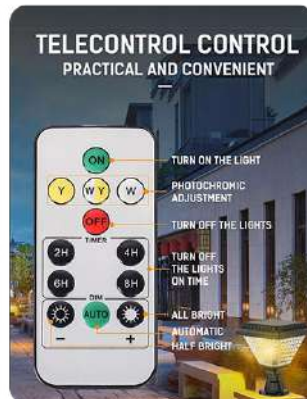

Solar Wall Light-Remote Control

IP44 RATING

- Charging Time: 4-6 hrs Sunlight Charging
- Working Time: Min 3 hrs and Max 12 hrs

Model	SKU	Watts
<u>VT-972</u>	93578 - 3IN1	0.8w