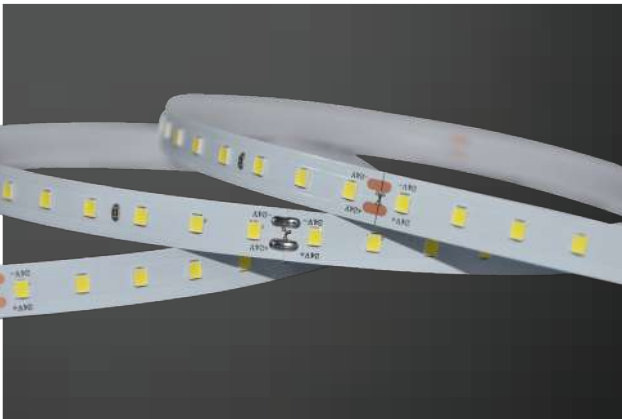

LED Strip Lights Strip Light-5050 RGB + CCT 5IN1

VT-5050 60 IP65-RGB -24W
2896 -5IN1

Watt/M: 24W
Voltage: DC:24V
LED Qty/M: 60
LED Type: SMD
Beam Angle: 120°
IP Rating: IP20
Box Qty: 400MM

RGB + 3000K- 6400K
Many different colors, various lighting Modes, Dimmable.

LED Strip Lights Striplights 2835 - CCT

VT-2835 120-IP20-14W
2897 -3IN1

Watt/M: 14W
Voltage: DC:24V
LED Qty/M: 120
LED Type: SMD
Beam Angle: 120°
IP Rating: IP20
Width: 10mm
Box Qty: 400 Meters

3000K- 6400K

LED Strip Lights Striplights 2835 - CCT

VT-2835 120-IP65-14W
2898 - 3IN1

Watt/M: 14W
Voltage: DC:24V
LED Qty/M: 120
LED Type: SMD
Beam Angle: 120°
IP Rating: IP65
Width: 10mm
Box Qty: 200 Meters

3000K- 6400K

LED Strip Lights
LED Strip-2835 128 LEDs

VT-2835 128-24V

- 2908 – 6400K WHITE
- 2906 – 3000K WARM WHITE
- 2907 – 4000K DAY WHITE

Watt/M: WW-8.5W/ DW-8.5W/W-9W
 Voltage: DC:24V
 LED Qty/M: 128
 LED Type: SMD
 Beam Angle: 120°
 IP Rating: IP20
 Width: 4mm
 Box Qty: 400 Meters