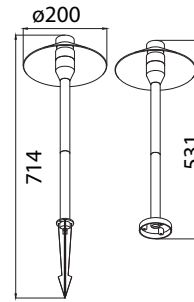

OUTDOOR LIGHTING | Garden Light 2IN1 (Lamp Post + Spike)

- IP65 Rating.
- COB-Samsung Chip
- 3 Years Warranty
- AC:220-240V, 50/60Hz
- Body Type: Aluminium
- 100° Beam Angle
- CRI >80
- PF>0.5
- 20,000-hour lifespan
- On/Off Cycle >15000

Model	SKU	Watts	Lumen	Box Qty
VT-907	20316 | 3000K WARM WHITE 20317 | 4000K DAY WHITE 20318 | 6400K WHITE	7W	420	20