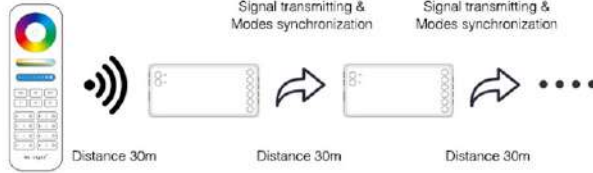

Signal transmitting

One strip controller can transmit the signals from the remote control to another controller within 30m, as long as there is a strip controller within 30m, the remote control distance can be limitless.