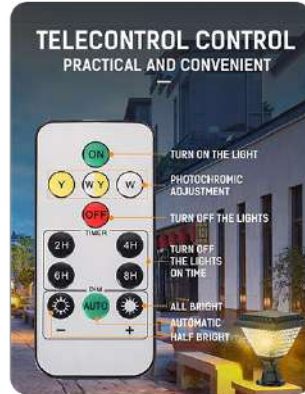

Solar Wall Light-Remote Control

IP44 RATING

- Charging Time: 4-6 hrs Sunlight Charging
- Working Time: Min 3 hrs and Max 12 hrs

Model	SKU	Watts
<u>VT-969</u>	93575 - 3IN1	0.8w

Automatic charging during the day