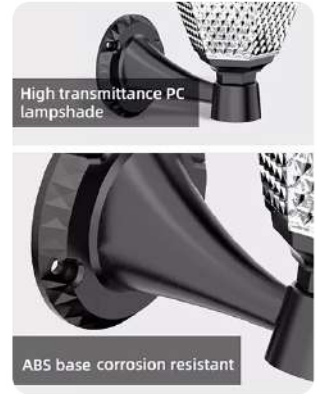

Solar Wall Light-Remote Control

IP44 RATING

- Charging Time: 4-6 hrs Sunlight Charging
- Working Time: Min 3 hrs and Max 12 hrs

Model	SKU	Watts
<u>VT-969</u>	93575 - 3IN1	0.8w