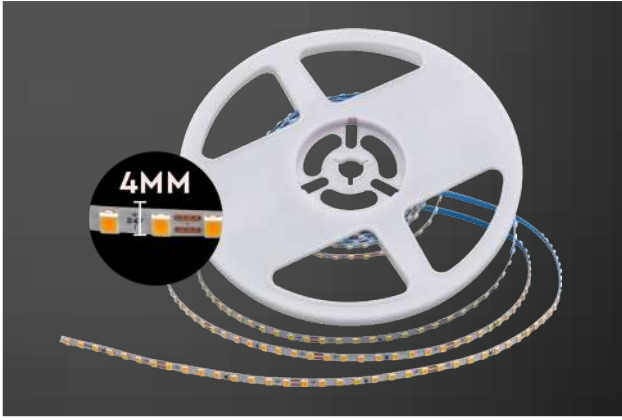

LED Strip Lights Strip Light-5050 RGB + CCT 5IN1

VT-5050 60 IP65-RGB -24W
2896 -5IN1

Watt/M: 24W
Voltage: DC:24V
LED Qty/M: 60
LED Type: SMD
Beam Angle: 120°
IP Rating: IP20
Box Qty: 400MM

RGB + 3000K- 6400K
Many different colors, various lighting Modes, Dimmable.

LED Strip Lights Striplights 2835 - CCT

VT-2835 120-IP20-14W
2897 -3IN1

Watt/M: 14W
Voltage: DC:24V
LED Qty/M: 120
LED Type: SMD
Beam Angle: 120°
IP Rating: IP20
Width: 10mm
Box Qty: 400 Meters

3000K- 6400K

LED Strip Lights Striplights 2835 - CCT

VT-2835 120-IP65-14W
2898 - 3IN1

Watt/M: 14W
Voltage: DC:24V
LED Qty/M: 120
LED Type: SMD
Beam Angle: 120°
IP Rating: IP65
Width: 10mm
Box Qty: 200 Meters

3000K- 6400K